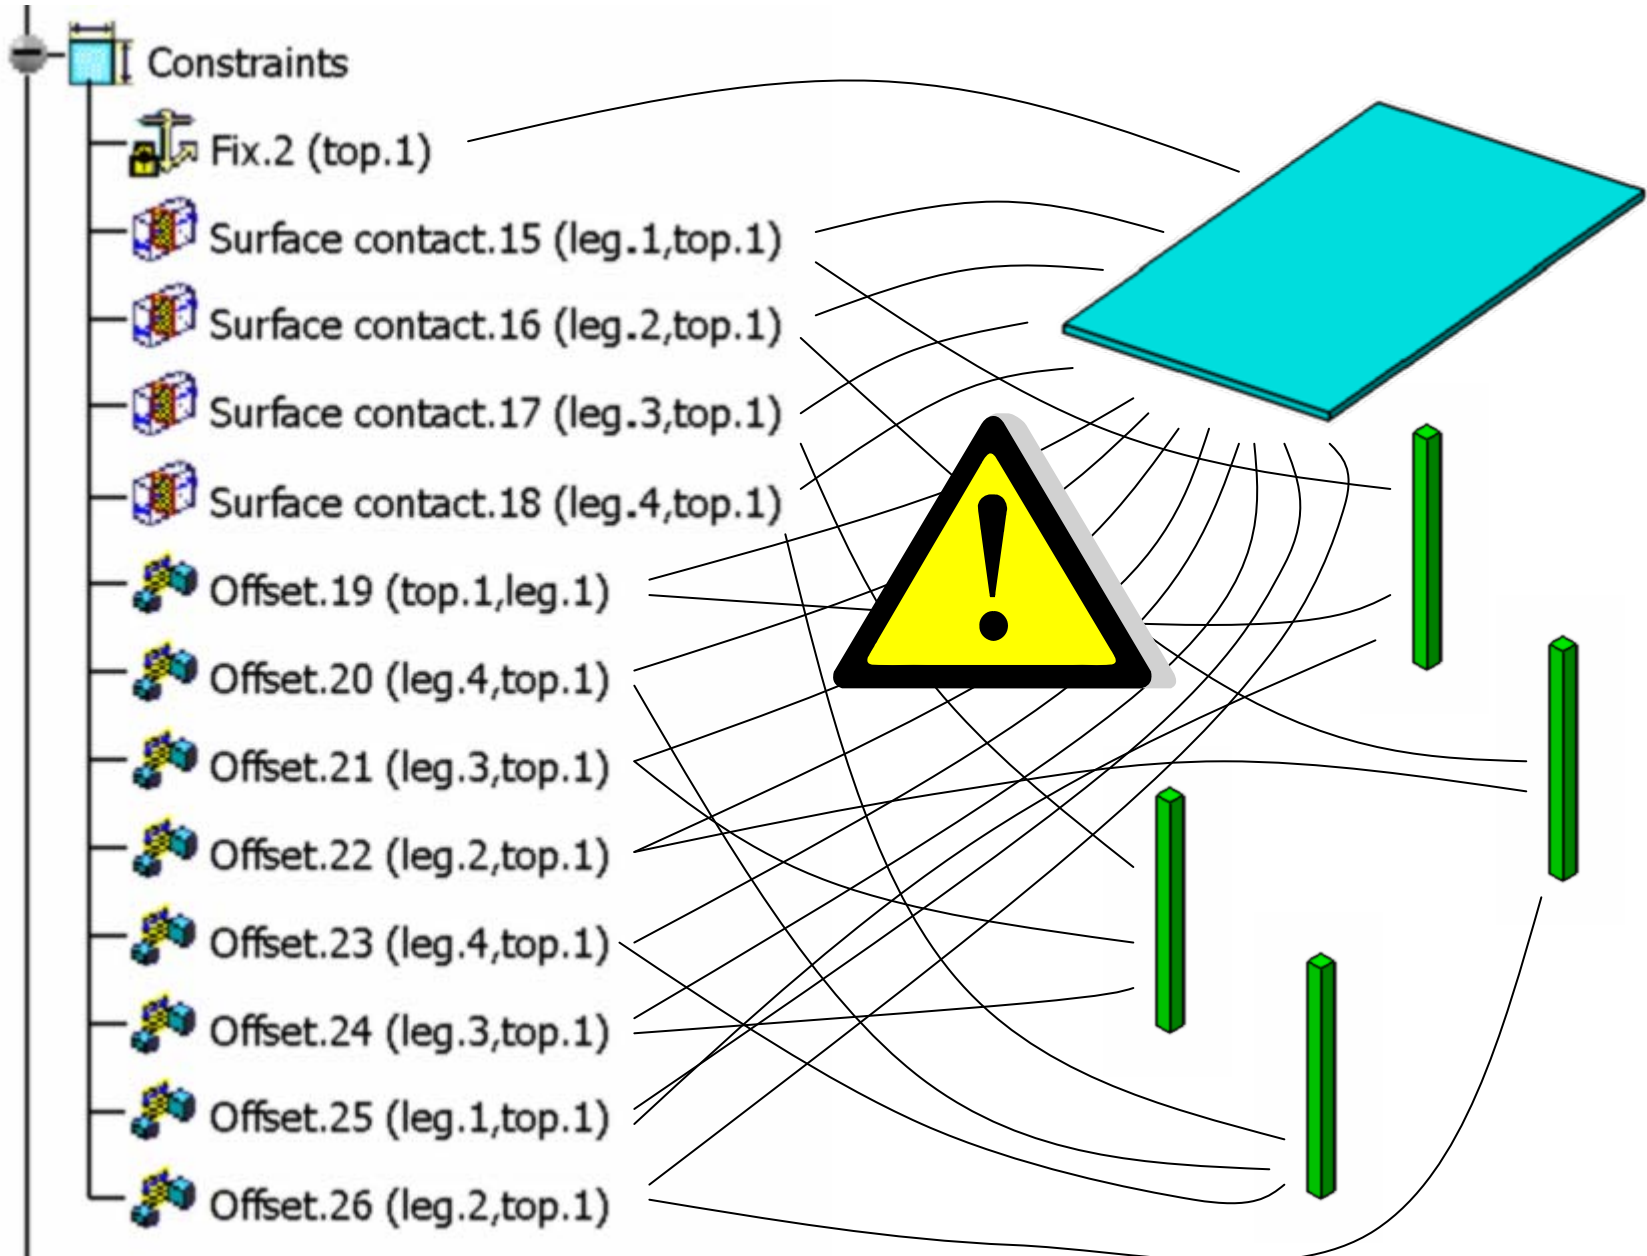

An overview of Product & CAD Structure Management with R I A L T O

Pascal Morenton
pascal.morenton@ecp.fr

CAD objects & CAD structure

Component

a component is « embedded » into its father (a product). It's just a way for structuring a system for business needs

Legs / Top relative positions – 1st solution

Legs / Top relative positions – 2nd solution

The shapes are defined in the CAD files

The positions of the parts are driven by the position matrix saved in a PDM system (figured here by a spreadsheet)