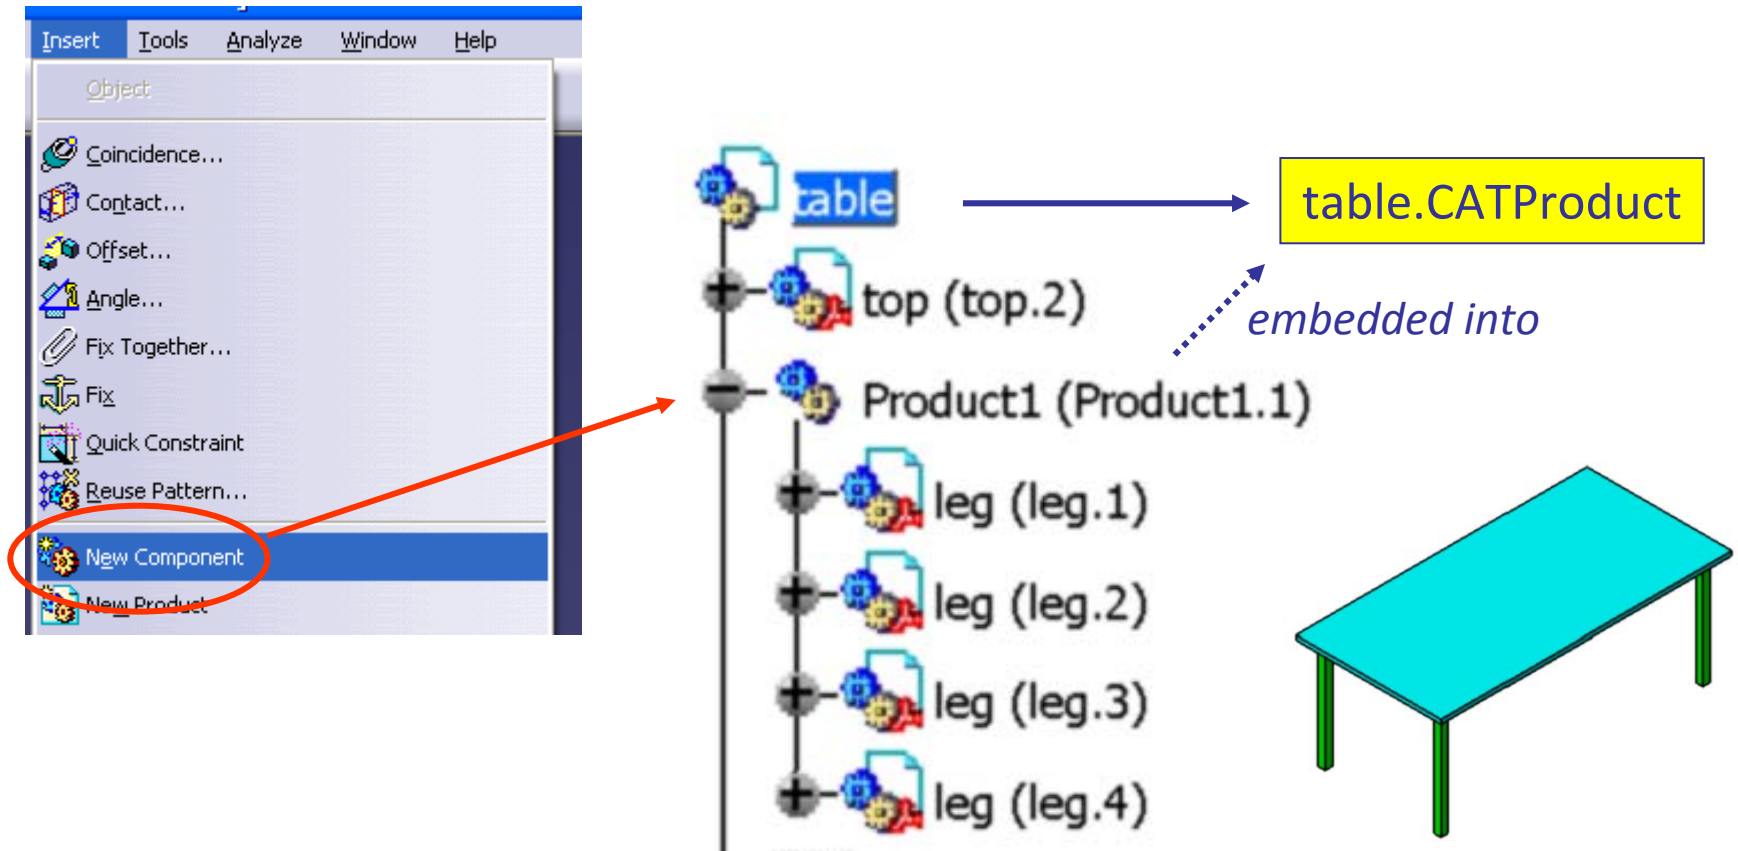

An overview of Product & CAD Structure Management with R I A L T O

Pascal Morenton
pascal.morenton@ecp.fr

CAD objects & CAD structure

Component

a component is « embedded » into its father (a product). It's just a way for structuring a system for business needs

Legs / Top relative positions – 1st solution

Legs / Top relative positions – 2nd solution

The shapes are defined in the CAD files

The positions of the parts are driven by the position matrix saved in a PDM system (figured here by a spreadsheet)